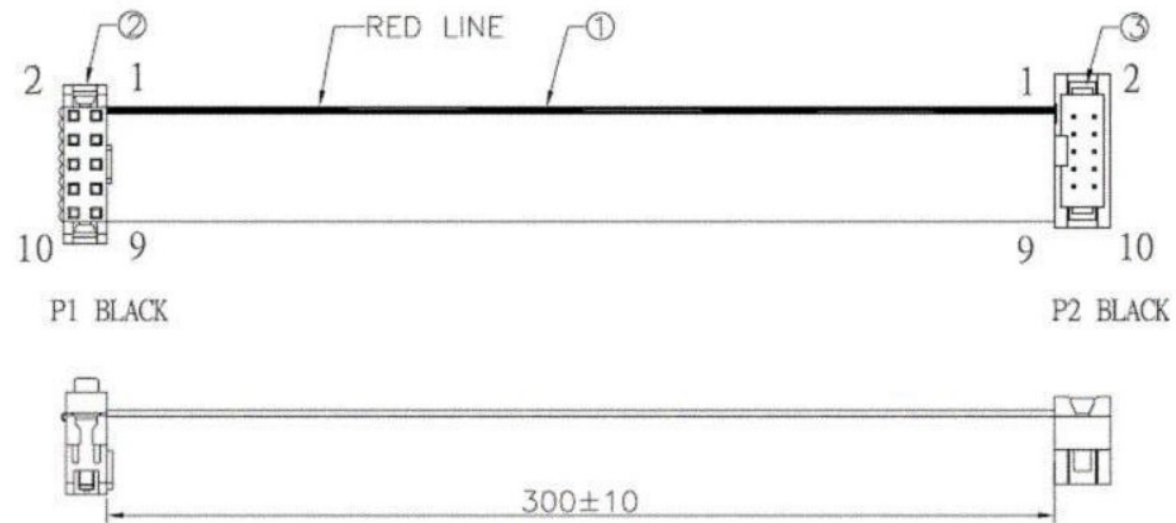

Rev	Modification Content	Date	Validate
A	the First Edition	2006-09-19	Cindy

**ROHS**

Pin Assignment:

P1	P2
1	1
2	2
3	3
4	4
5	5
6	6
7	7
8	8
9	9
10	10

3	Connect	簡易牛角10P GRAY	1 pcs
2	Connect	IDC 10P 有鼻三件式 黑色	1 pcs
1	Cable	UL2651 28AWG*10C PH1.27mm FLAT CABLE GRAY PVC 紅邊線 L=300mm	1 pcs
NO.	P/N	DESCRIPTION	QTY

P/N	IDC 10P/簡易牛角 10P 30CM		
Item	HJ-HJ-141-US28		
Drawn By	Cindy	Customer NO.	NO Y
Audited By		Unit: mm	
Date	2006-09-19	Rev.: 1.00	ME